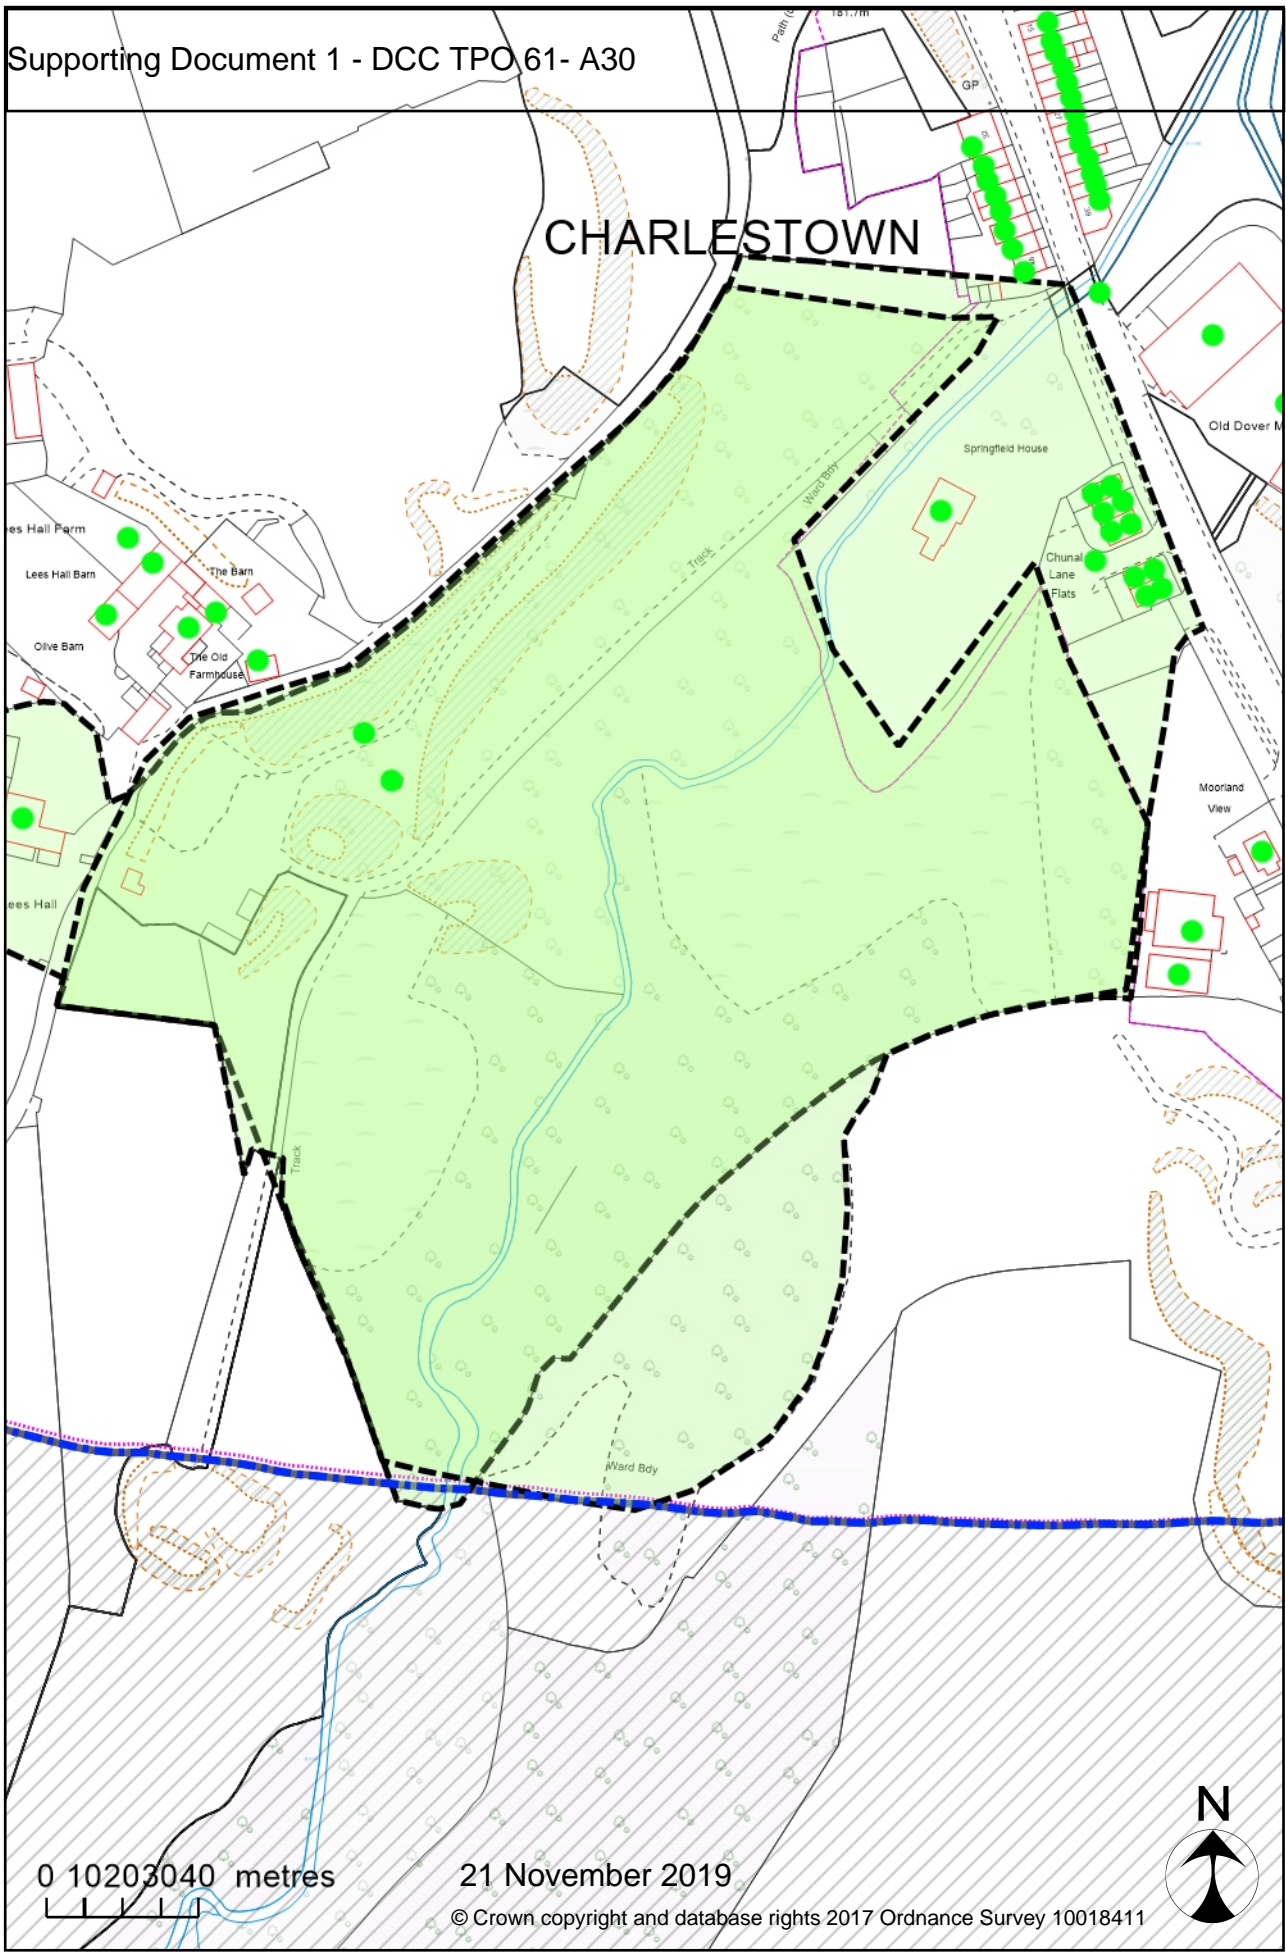

CHARLESTOWN

0 10 20 30 40 metres

21 November 2019

© Crown copyright and database rights 2017 Ordnance Survey 10018411