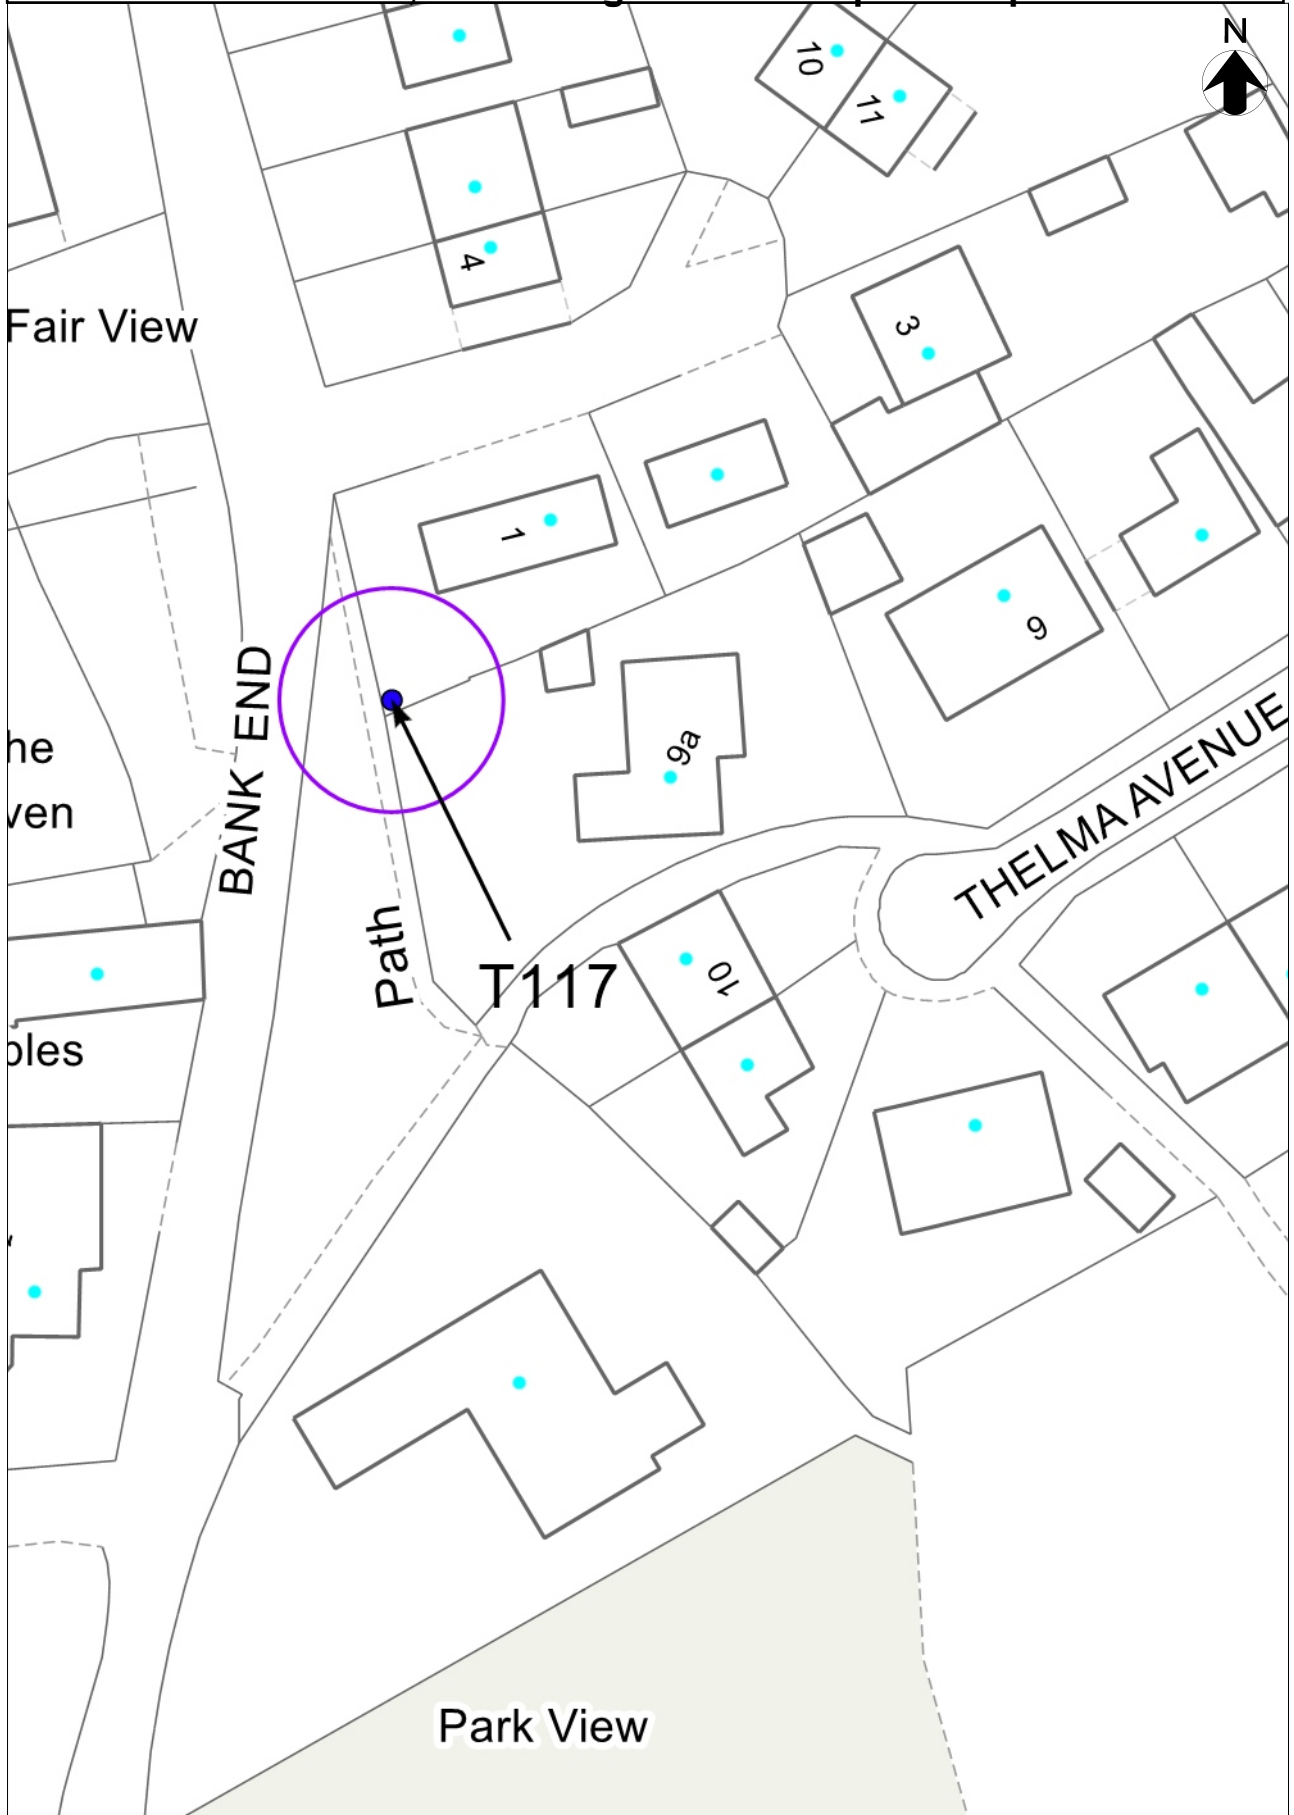

APPENDIX B TPO/2024/0005
1 Bank End, Brown Edge - T117 tree position plan

Scale: 1:500 @A4

© Crown copyright and database rights 2024 OS AC0000812248

Date: 04 June 2024